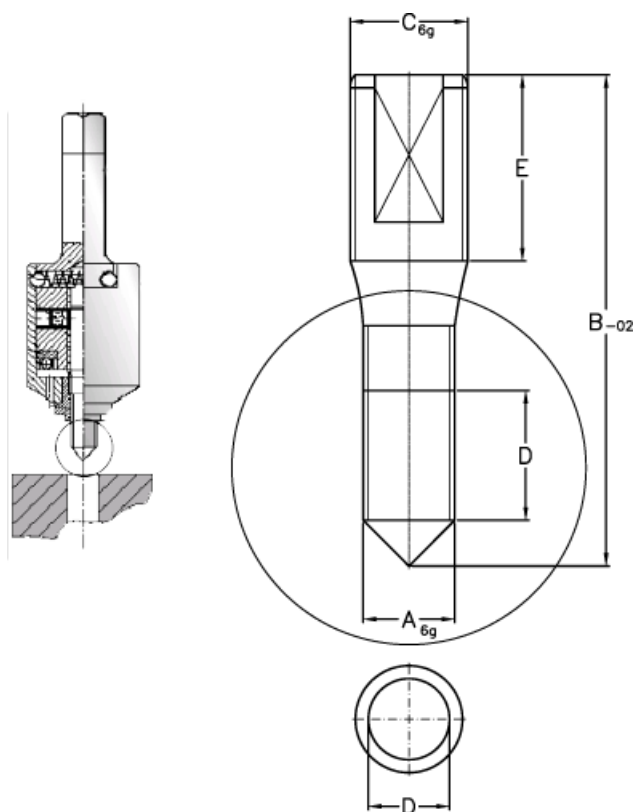

Article number: 12620000060700

Description: Threaded pin 620 000 060.700
For M6

Measures

A = M6
B = 43.0
C = M8
D = 12.1
E = 20